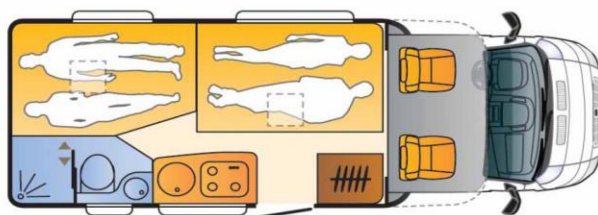

SUN LIVING LIDO S 42 DF

TECHNICAL DATA

X standard

O optional

CHASSIS

Emissions rating	Euro 5
Fiat 6 2.3 130 Hp 35 L	X

DIMENSIONS AND WEIGHTS

Body length (mm)	6474
Total width (mm)	2330
Total height (mm)	3075
Internal height (mm)	1980
Mass in running order (MRO, Kg)	2696
Max authorized weight (Kg)	3500
Max towing weight (Kg)	2000
Max loading weight (Kg)	804
Wheel base (mm)	3800
N. of homologated seats incl. Driver's seat	6