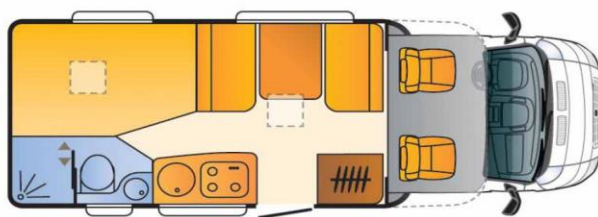

SUN LIVING LIDO S 42 DF

TECHNICAL DATA

X standard

O optional

CHASSIS

Emissions rating	Euro 5
Fiat 6 2.3 130 Hp 35 L	X

DIMENSIONS AND WEIGHTS

Body length (mm)	6474
Total width (mm)	2330
Total height (mm)	3075
Internal height (mm)	1980
Mass in running order (MRO, Kg)	2696
Max authorized weight (Kg)	3500
Max towing weight (Kg)	2000
Max loading weight (Kg)	804
Wheel base (mm)	3800
N. of homologated seats incl. Driver's seat	6